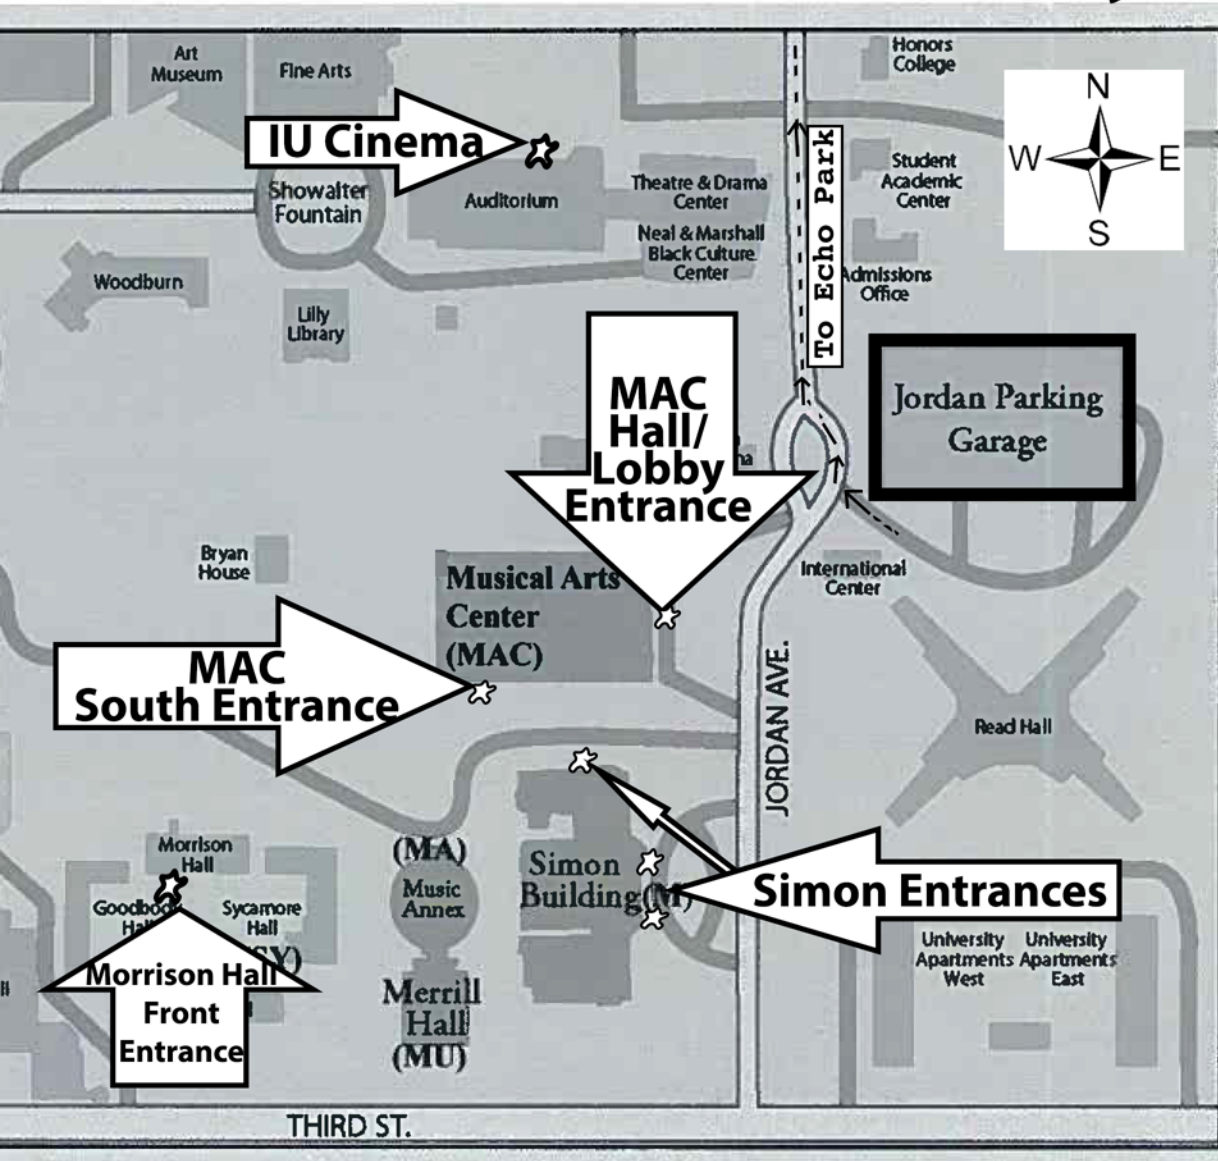

# 2013 Central Indiana AES Student Workshop Indiana University Campus Map

## **PARKING**

is available at the Jordan Parking garage on Jordan Avenue in between 3rd St and 7th St.

## **MAC 405/427**

are located on the 4th floor, accessible via the large orange elevator immediately inside the MAC South Entrance.

## **The Archvies of Traditional Music**

is located inside Morrison Hall. Enter Front (South Courtyard) Entrance and descend stairs to Hoagy Carmichael Room - Room 006.