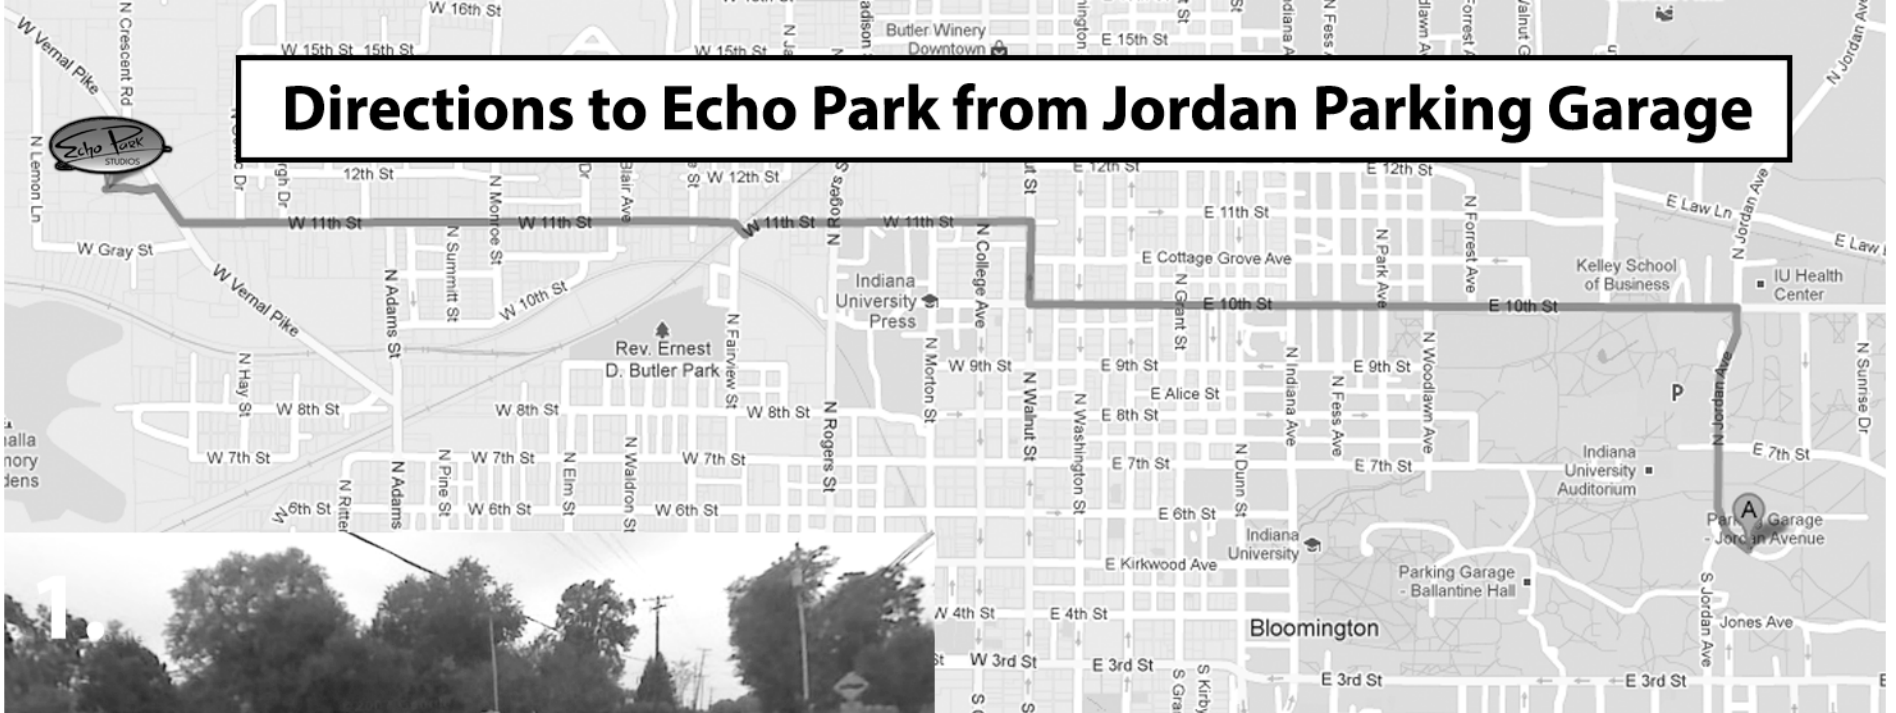

Directions to Echo Park from Jordan Parking Garage

Exit Jordan Parking Garage and turn right until you reach Jordan Ave. Turn right on Jordan Ave (at traffic circle). Take Jordan Ave through the stop sign (7th St) and turn left at the first stoplight (10th St). Travel West on 10th, and turn right on Walnut. Turn onto the 2nd street on the left, 11th St. There is no stoplight at 11th and Walnut. Travel west on 11th and when you come to a railroad overpass take a slight right to go under it to stay on 11th. Eventually, 11th veers sharply to the right and becomes West Venral Pike. Immediately turn left onto a drive with a sign that reads Bender Lumber Corporate Office (see picture 1). Then, stay to the left, and Echo Park is the first building on the far left.